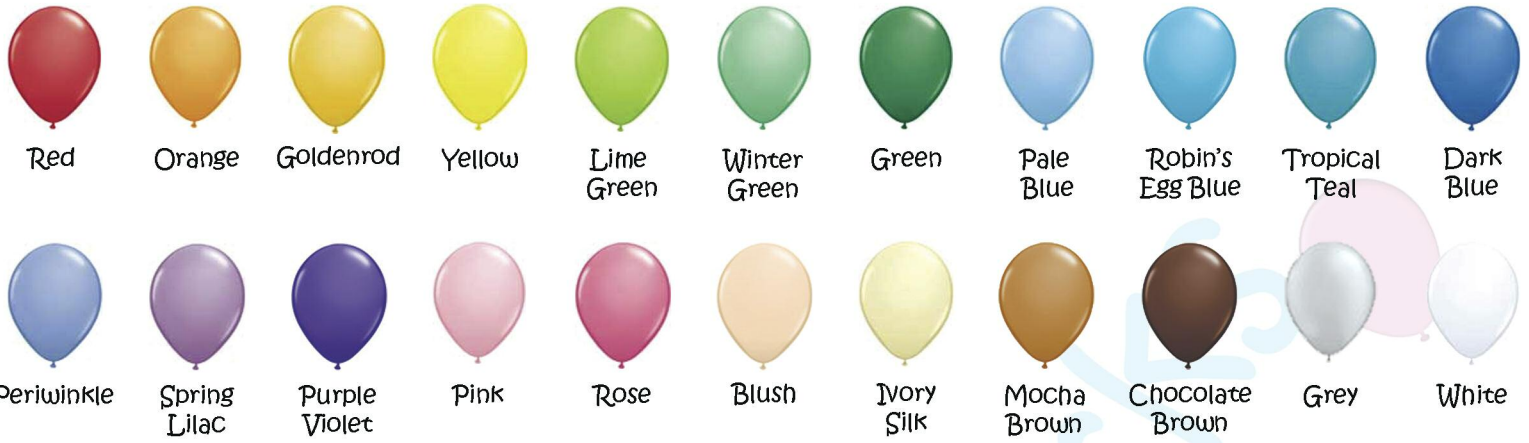

Standard Tones - matt finish

Pearl Tones - metallic finish

Jewel Tones - transparent effect

Neon Tones - matt finish