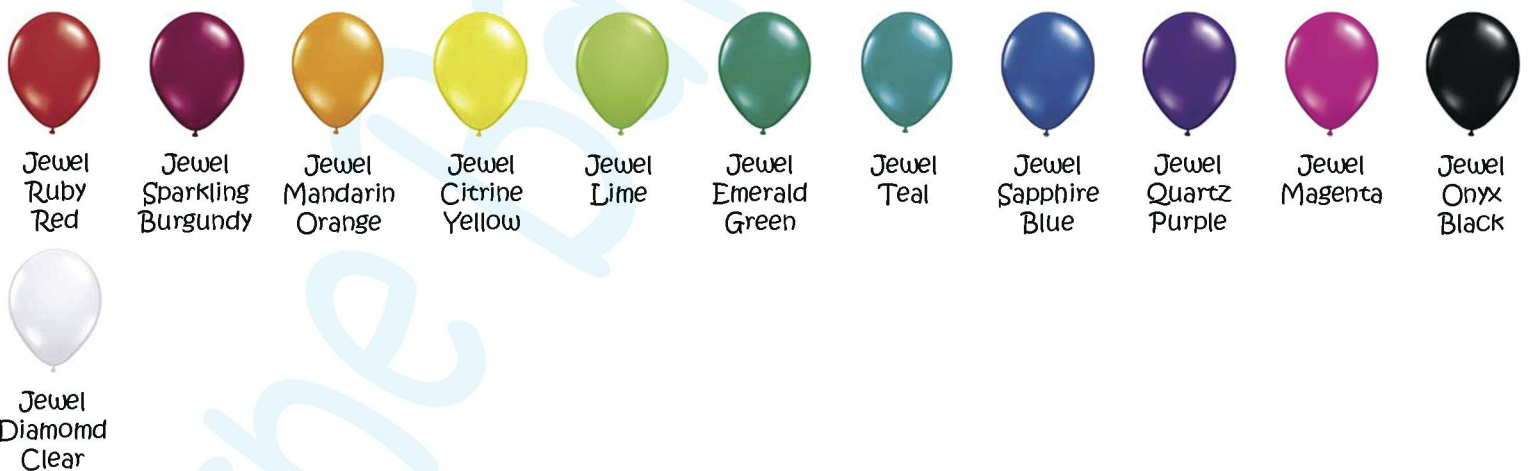

Standard Tones - matt finish

Pearl Tones - metallic finish

Jewel Tones - transparent effect

Neon Tones - matt finish